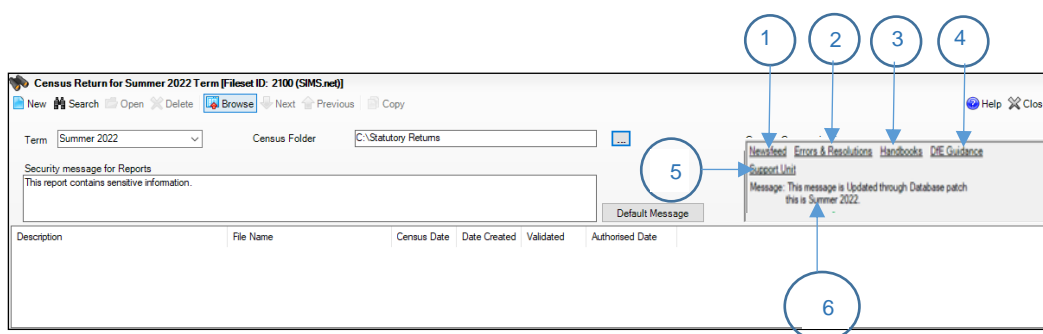

Census Communication Box

The Summer 2022 School Census will be the first school census to include the new Census Communication Box, but all future versions of school census and school workforce census will include this box.

Go to **Routines | Statutory Returns | School Census**

1-5 are hyperlinks to information

- (1) Newsfeed:** Clicking on this link will take you to the latest ESS Census newsfeed.
- (2) Errors & Resolutions:** Clicking on this link will take you to the latest version of the Census Errors and Resolutions document.
- (3) Handbooks:** Clicking on this link will open the most recent version of the Returns Manager page of the SIMS Documentation Centre.
- (4) DfE Guidance:** Clicking on this link will open the 'Complete the school census' page of **GOV.UK**.
- (5) Support Unit:** This will only be displayed if the link to the school's support unit has been entered in the Website field of the new Support Unit Details panel of **Focus | School | School Details**. Where it is displayed, the link will open whichever link the school has entered.