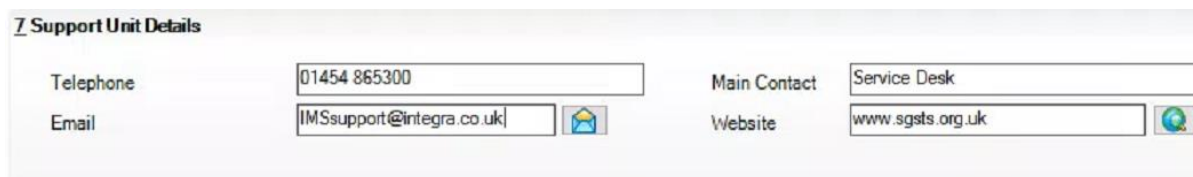

Go to **Routines | Statutory Returns | School Census**

1-5 are hyperlinks to information

- (1) Newsfeed:** Clicking on this link will take you to the latest ESS Census newsfeed.
- (2) Errors & Resolutions:** Clicking on this link will take you to the latest version of the Census Errors and Resolutions document.
- (3) Handbooks:** Clicking on this link will open the most recent version of the Returns Manager page of the SIMS Documentation Centre.
- (4) DfE Guidance:** Clicking on this link will open the 'Complete the school census' page of **GOV.UK**.
- (5) Support Unit:** This will only be displayed if the link to the school's support unit has been entered in the Website field of the new Support Unit Details panel of **Focus | School | School Details**. Where it is displayed, the link will open whichever link the school has entered.

We suggest you enter:

Focus | School | School Details

- (6) Message:** The message text will be blank until the first fileset is imported or the first consolidated database patch is applied, but each fileset and consolidated database patch